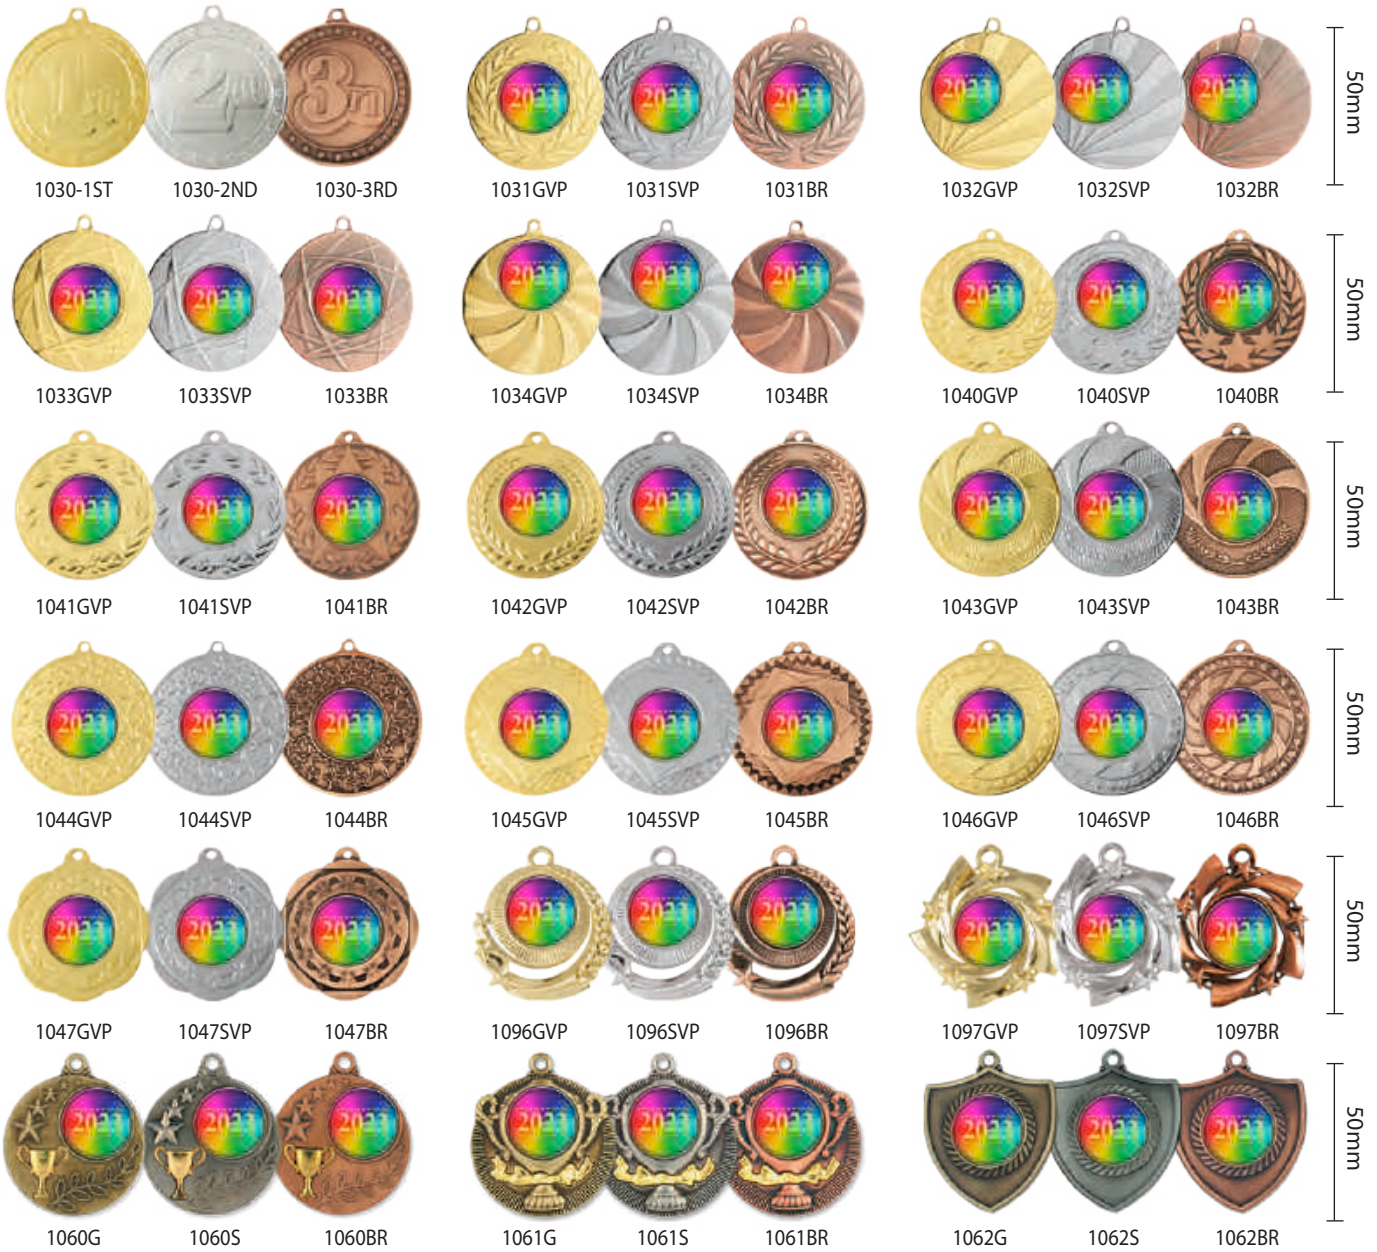

- 155x105mm S23-6032
- 175x125mm S23-6033
- 200x150mm S23-6034

LARGEST
SIZE

ALL AVAILABLE IN

CHERRY
BROWN

WALNUT
+ BK EDGE

BLACK
MARBLE

BLACK

SUPER HEAVY WEIGHT CONTEMPORARY DESIGN